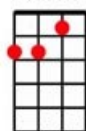

Gypsy Queen - Chris Norman

Am-Am-Dm-Dm-E7-E7-Am-Am

(Am) Raven hair and (Dm) auburn eyes

(E7) Have you ever seen my gypsy (Am) queen

She's an angel (Dm) in disguise, (E7) the sweetest girl I've ever (Am) seen.

(Dm) She's got her own kind of (Am) magic

(Dm) She's got her own special (E7) way

Chorus:

There's a (Am) cold wind blows in the dead of night

When she (Dm) looks at me and I hear her sigh

(E7) Where do you go my gypsy (Am) queen

When she (Dm) looks at me and I hear her sigh

(E7) Where do you go my gypsy (Am) queen

And I (Am) hear her voice as she starts to sing

With a (Dm) haunting tune of a lover's ring

(E7) Oh play that song my gypsy (Am) queen

Am-Am-Dm-Dm-E7-E7-Am-Am

(Dm) She'll always be my gypsy (Am) queen

(Dm) The only love of my (E7) dreams

Repeat Chorus then Instrumental chorus - last line slowly.

Bridgnorth Ukulele Band 2017

Amin

Dmin

E7