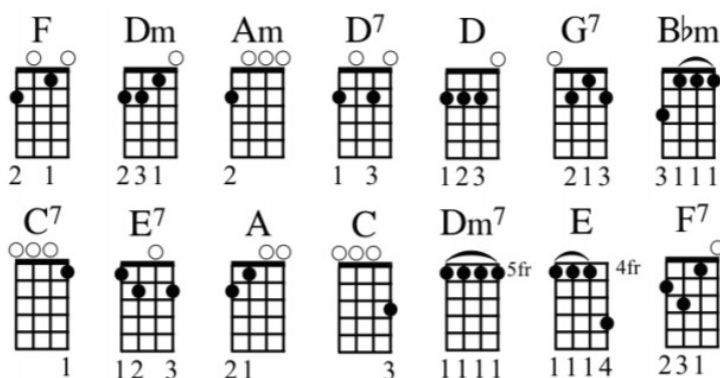

I'll See You in My Dreams - Joe Brown

Intro: [F] [Dm] [Am] [Dm] x4

[F]Though the [Dm]days are [Am]long [Dm] [D7]Twilight [D]sings a song
 [G7]Of the happi- [Bbm]ness that [C7]used to [F]be [Dm][Am][Dm]
 [Am]Soon my [E7]eyes will close, soon I'll [Am]find repose
 [C]And in [A]dreams you're al- [Dm]ways [G7]near to [C]me [C7]

I'll [Bb]see you in my [Bbm]dreams
 [F]Hold you [Dm7]in [E]my [Dm7]dreams
 [D7]Someone took you right out of my arms
 [Dm]Still I feel the [C]thrill of your [C7]charms

##[Bb]Lips that once were [Bbm]mine
 [F]Tender [Dm7]eyes [E]that [Dm7]shine
 [D7]They will light my [A]way to- [Dm]night [F7]
 I'll [Bb]see you [Bbm]in [C]my [F]dreams

Instrumental from ##

[Bb]Lips that once were [Bbm]mine
 [F]Tender [Dm7]eyes [E]that [Dm7]shine
 [D7]They will light my [A]way to- [Dm]night [F7]
 I'll [Bb]see you [Bbm]in [C]my [F]dreams
 [D7]They will light my [A]way to- [Dm]night [F7]
 I'll [Bb]see you [Bbm]in [C]my [F]dreams [Dm][Am][Dm]
 [F] [Dm] [Am] [Dm] [F]

Bridgnorth Ukulele Band 2017

(Note: 5th & 4th frets for Dm7 and E)