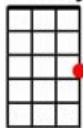

(Let Me Be Your) Teddy Bear

[Kal Mann and Bernie Lowe, Elvis Presley 1957]

[C] Baby let me be your [F] lovin' Teddy [C] Bear
[F] Put a chain around my neck and lead me any[C]where
Oh let me [G7] be, oh let him be {tacet} your Teddy [C] Bear

I [F] don't wanna be a [G7] tiger
'Cause [F] tigers play too [G7] rough
I [F] don't wanna be a [G7] lion
'Cause [F] lions ain't the [G7] kind you love [C] enough

{tacet} Just wanna [C] be your Teddy Bear
[F] Put a chain around my neck and lead me any [C] where
Oh let me [G7] be, oh let him be {tacet} your Teddy [C] Bear

[C] Baby let me be, [F] around you every [C] night
[F] Run your fingers through my hair and cuddle me real [C] tight
Oh let me [G7] be, oh let him be {tacet} your Teddy [C] Bear

I [F] don't wanna be a [G7] tiger
'Cause [F] tigers play too [G7] rough
I [F] don't wanna be a [G7] lion
'Cause [F] lions ain't the [G7] kind you love [C] enough

{tacet} Just wanna [C] be your Teddy Bear
[F] Put a chain around my neck and lead me any [C] where
Oh let me [G7] be, oh let him be {tacet} your Teddy [C] Bear
Oh let me [G7] be, oh let him be {tacet} your Teddy [C] Bear
{tacet} I just wanna be your teddy bear [C]

Cmaj