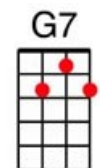

[F]Nine to five, yeah they got you where they want you
There's a [C]better life and you think about it, don't you
It's a [F]rich man's game no matter what they call it
And you [G7]spend your life puttin' money in his pocket

[F]nine to five, [C]nine to five
[F]nine to five, [G7][C]