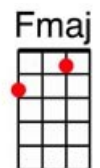

Workin' [F]nine to five, what a way to make a livin'
Barely [C]gettin' by it's all takin' and no givin'
They just [F]use your mind and they never give you credit
It's e-[G7]nough to drive you crazy if you let it