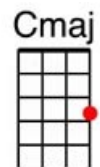

Nine to Five - Dolly Parton

[C]Tumble outta bed and I stumble to the kitchen
[F]Pour myself a cup of ambition
And [C]yawn and stretch and try to come to [G7]life
[C]Jump in the shower and the blood starts pumpin'
[F]Out on the street the traffic starts jumpin'
The [C]folks like me on the [F]job from [G7]nine to [C]five

Workin' [F]nine to five, what a way to make a livin'
Barely [C]gettin' by it's all takin' and no givin'
They just [F]use your mind and they never give you credit
It's e-[G7]nough to drive you crazy if you let it

[F]Nine to five, for service and devotion
You would [C]think that I would deserve a fair promotion
Want to [F]move ahead but the boss won't seem to let me
I [G7]swear sometimes that man is out to get me

They [C]let you dream just to watch 'em shatter
You're [F]just a step on the boss-man's ladder
But [C]you got dreams he'll never take a-[G7]way
You're [C]in the same boat with a lotta your friends
[F]Waitin' for the day your ship'll come in
and the [C]tide's gonna turn and it's [G7]all gonna roll your [C]way

Workin' [F]nine to five, what a way to make a livin'
Barely [C]gettin' by it's all takin' and no givin'
They just [F]use your mind and they never give you credit
It's e-[G7]nough to drive you crazy if you let it

[F]Nine to five, yeah they got you where they want you
There's a [C]better life and you think about it, don't you
It's a [F]rich man's game no matter what they call it
And you [G7]spend your life puttin' money in his pocket