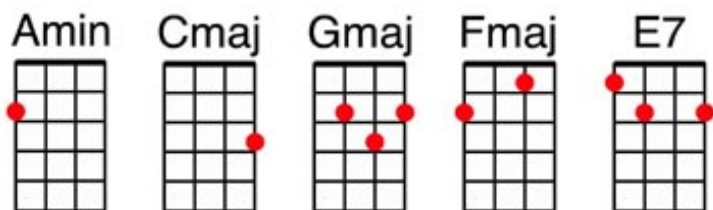

Rawhide

[Am]Rollin', rollin', rollin', rollin', rollin', rollin'.
Rollin', rollin', rollin', rollin', rollin', rollin', Rawhide!

[Am]Keep rollin', rollin', rollin', [C]Though the streams are swollen,
Keep them doggies rollin', rawhide!

[Am]Rain and wind and weather, [G]hell bent for [Am]leather,
[G]Wishin' my [F]gal was by my [E7]side.

[Am]All the things I'm missin', good [G]vittles, love, and [Am]kissin',
Are [G]waiting at the [Am]end [G]of my [Am]ride.

Chorus:

[Am]Move 'em on, head 'em up, head 'em up, move 'em on.

Move 'em on, head 'em up, Raw-[E7]hide.

[Am]Head 'em out, ride 'em in, ride 'em in, let 'em out,

Cut 'em out, ride 'em [F]in, [E7]Raw- [Am]hide!

Keep [Am]movin', movin', movin', [C]Though they're disapprovin',
Keep them doggies movin', rawhide!

Don't [Am]try to understand 'em, just [G]rope an' throw an' [Am]brand 'em.

[G]Soon we'll be [F]living high and [E7]wide.

[Am]My heart's calculatin', my [G]true love will be [Am]waitin':

Be [G]waitin' at the [Am]end [G]of my [Am]ride.

[Am]Move 'em on, head 'em up, head 'em up, move 'em on.

Move 'em on, head 'em up, Raw-[E7]hide.

[Am]Head 'em out, ride 'em in, ride 'em in, let 'em out,

Cut 'em out, ride 'em [F]in, [E7]Raw- [Am]hide!

Instrumental verse

[Am]Move 'em on, head 'em up, head 'em up, move 'em on.

Move 'em on, head 'em up, Raw-[E7]hide.

[Am]Head 'em out, ride 'em in, ride 'em in, let 'em out,

Cut 'em out, ride 'em [F]in, [E7]Raw- [Am]hide!

Bridgnorth Ukulele Band 2012