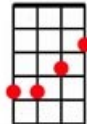

SWEET SWEET SMILE - The Carpenters

Intro: First three lines

(G) You're always in my heart
From (Em) early in the morning 'til it's dark
I got to (C) see your sweet, sweet (D7) smile every (G) day
When I (G) wake up in the morning and I see you there
I (Em) always whisper a little pray
I got to (C) see you sweet, sweet (D7) smile every (G) day

Chorus:

I got to (Em) know that you love me and that you want me
And that you're love's still there
I got to (C) know that you (D) care
And I got (Em)feel that you love me and that you need me
And that you're love's still there
I got to (C) know that you (D) care

(G) If my times bring me down
(Em)You're the only one that I want around
I got to (C) see your sweet, sweet (D7) smile every (G) day
(G) And if I'm all strung out
(Em) You're the only one that can straighten me out
I got to (C) see your sweet, sweet (D7) smile every (G) day.

Repeat Chorus Instrumental with kazoos

Repeat Chorus

(G) You're always in my heart
From (Em) early in the morning 'til it's dark
I got to (C)see your sweet, sweet (D7) smile every (G)day
I got to (C)see your sweet, sweet (D7) smile every (G)day
I got to (C)see your sweet, sweet (D7) smile every (G)day.. (Gb) (G)

Em in